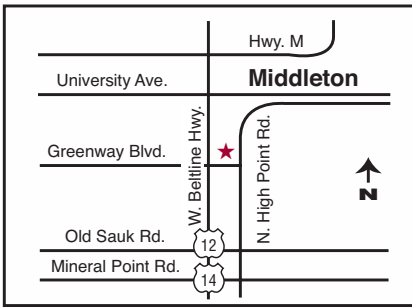

VES-Middleton

1612 North High Point Road, Middleton WI

- Take Hwy. 12/14 (Beltline) to exit 252 (Greenway Blvd.) located between Old Sauk Rd. and University Ave. exits
- Go east on Greenway Blvd. to “T” (North High Point Rd.)
- Turn left (north) on North High Point Rd.
- VES is the second entrance on your left
- Please call ahead, so that we may prepare for your arrival

VES-East

4902 East Broadway, Madison WI

- Take Hwy. 12/18 (Beltline) to exit 266 (US 51N)
- Turn north onto US 51N (Stoughton Rd.)
- Turn right onto East Broadway
- Veer right just past park n' ride and continue on East Broadway. Clinic will be on your left
- Please call ahead, so that we may prepare for your arrival